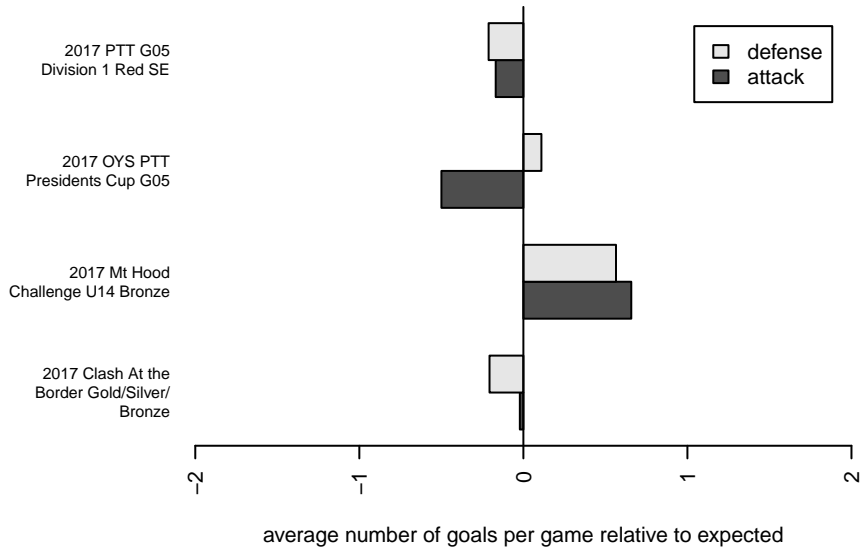

Eastside Timbers Red G05

Eastside Timbers
 Gresham, OR
 G05 total strength=697
 attack=0.71 defense=0.7
 fall league = PTT G05 Div 1 Red SE

alt names used:
 EASTSIDE TIMBERS 05 RED
 EST 05G Red
 EST 05G Red

Venues played:
 2017 Clash At the Border Gold/Silver/Bronze
 2017 Mt Hood Challenge U14 Bronze
 2017 PTT G05 Division 1 Red SE
 2017 OYS PTT Presidents Cup G05

Eastside Timbers Red G05
 Dots are actual minus expected GF (blue circles) and GA (red triangles).
 Blue line is smoothed change in attack strength. Red is smoothed change in defense strength.

**attack and defense variance (black dot)
relative to other teams
and top 10 in region**

**attack and defense rating
relative to others at age
and all opponents in last 13 months**

Performance relative to 13 month average