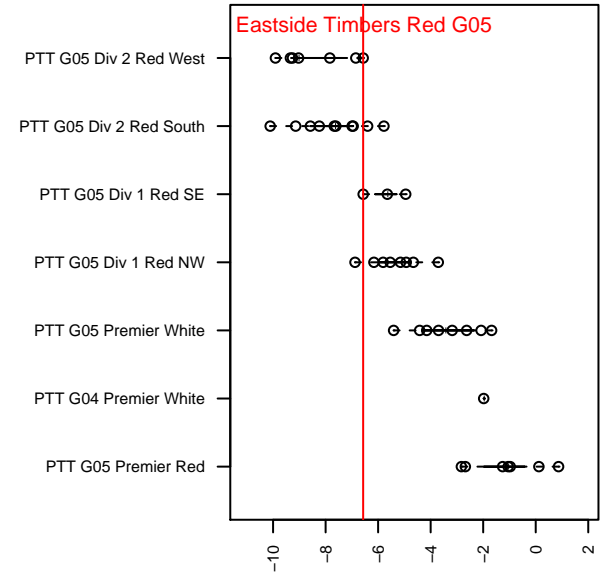

Eastside Timbers Red G05

Eastside Timbers
 Gresham, OR
 G05 total strength=697
 attack=0.71 defense=0.7
 fall league = PTT G05 Div 1 Red SE

alt names used:
 EASTSIDE TIMBERS 05 RED
 EST 05G Red
 EST 05G Red

Venues played:
 2017 Clash At the Border Gold/Silver/Bronze
 2017 Mt Hood Challenge U14 Bronze
 2017 PTT G05 Division 1 Red SE
 2017 OYS PTT Presidents Cup G05

Eastside Timbers Red G05
 Dots are actual minus expected GF (blue circles) and GA (red triangles).
 Blue line is smoothed change in attack strength. Red is smoothed change in defense strength.

**attack and defense variance (black dot)
relative to other teams
and top 10 in region**

**attack and defense rating
relative to others at age
and all opponents in last 13 months**

Performance relative to 13 month average