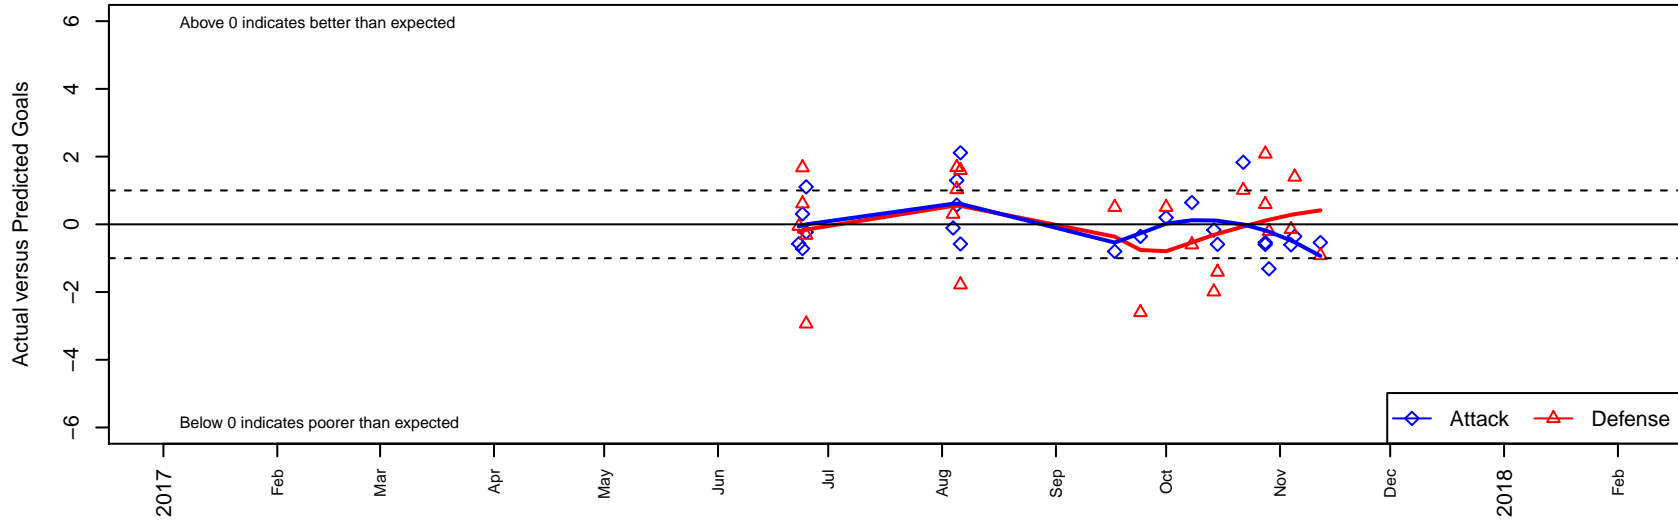

Eastside Timbers Red G05

Eastside Timbers
 Gresham, OR
 G05 total strength=697
 attack=0.71 defense=0.7
 fall league = PTT G05 Div 1 Red SE

alt names used:
 EASTSIDE TIMBERS 05 RED
 EST 05G Red
 EST 05G Red

Venues played:
 2017 Clash At the Border Gold/Silver/Bronze
 2017 Mt Hood Challenge U14 Bronze
 2017 PTT G05 Division 1 Red SE
 2017 OYS PTT Presidents Cup G05

Eastside Timbers Red G05
 Dots are actual minus expected GF (blue circles) and GA (red triangles).
 Blue line is smoothed change in attack strength. Red is smoothed change in defense strength.

**attack and defense variance (black dot)
relative to other teams
and top 10 in region**

**attack and defense rating
relative to others at age
and all opponents in last 13 months**

Performance relative to 13 month average